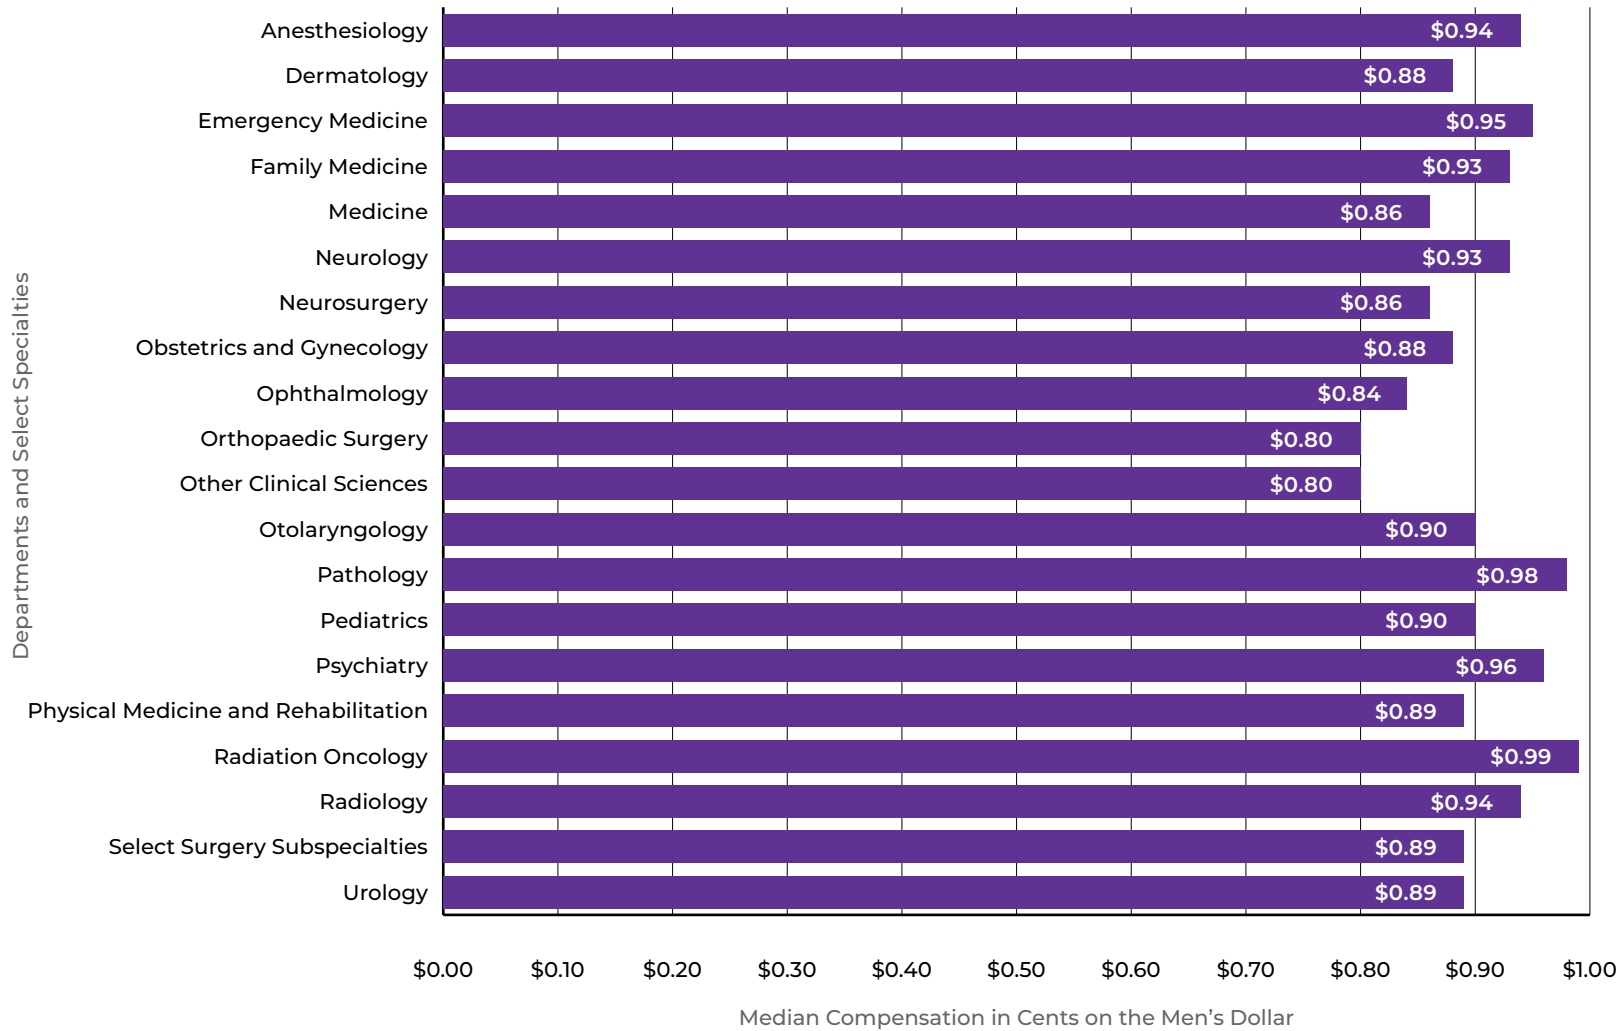

Figure 31. Median Compensation in Cents on the Dollar for Women Faculty Compared With Men at the Assistant Professor Rank With an MD or Equivalent Degree by Select Specialties, FY 2022

KEY TAKEAWAY

Among select clinical specialties, assistant professor women with MD or equivalent degrees saw the most equitable salaries within departments of radiation oncology, at \$0.99 on the dollar, and the least equitable salaries within departments of orthopaedic surgery and other clinical sciences, at \$0.80 on the dollar, compared with men.