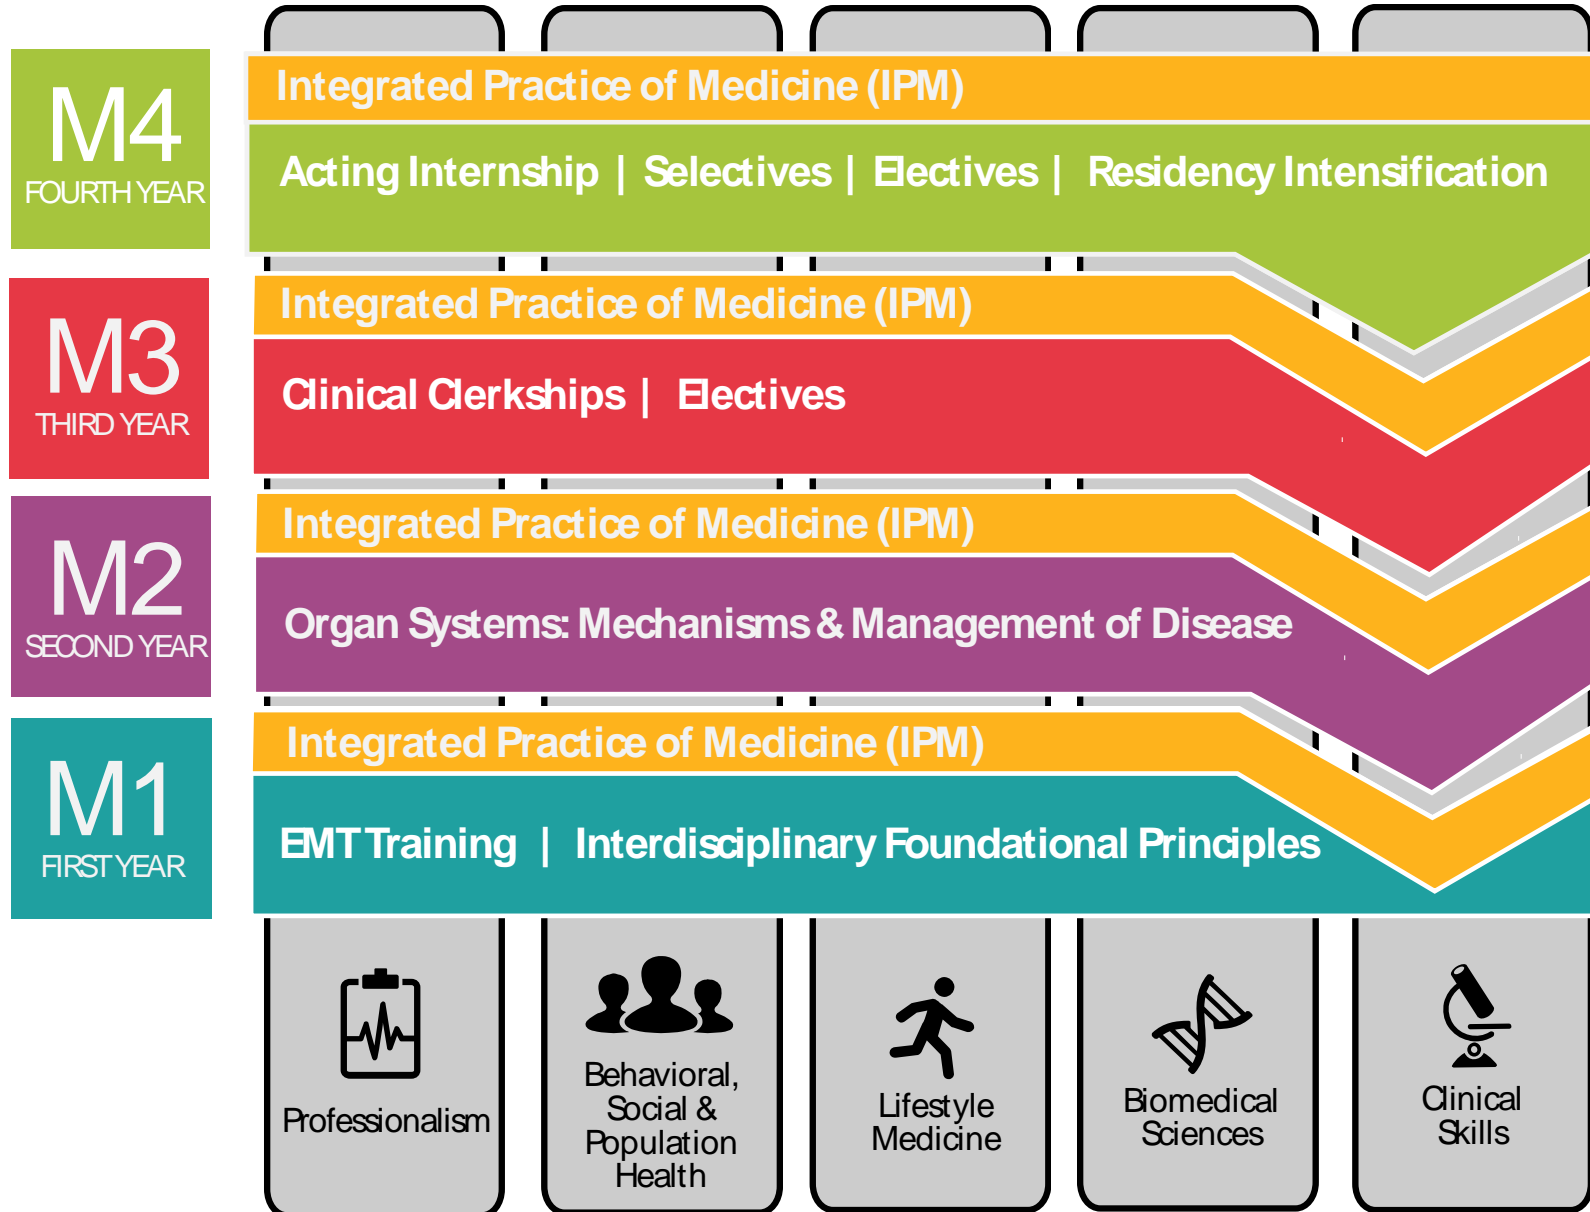

Curriculum Overview

First Year Curriculum

Second Year Curriculum

M2
SECOND YEAR

Fourth Year Curriculum

M4
FOURTH YEAR

Example Schedule
(Electives/Selectives
are 2 or 4 weeks)