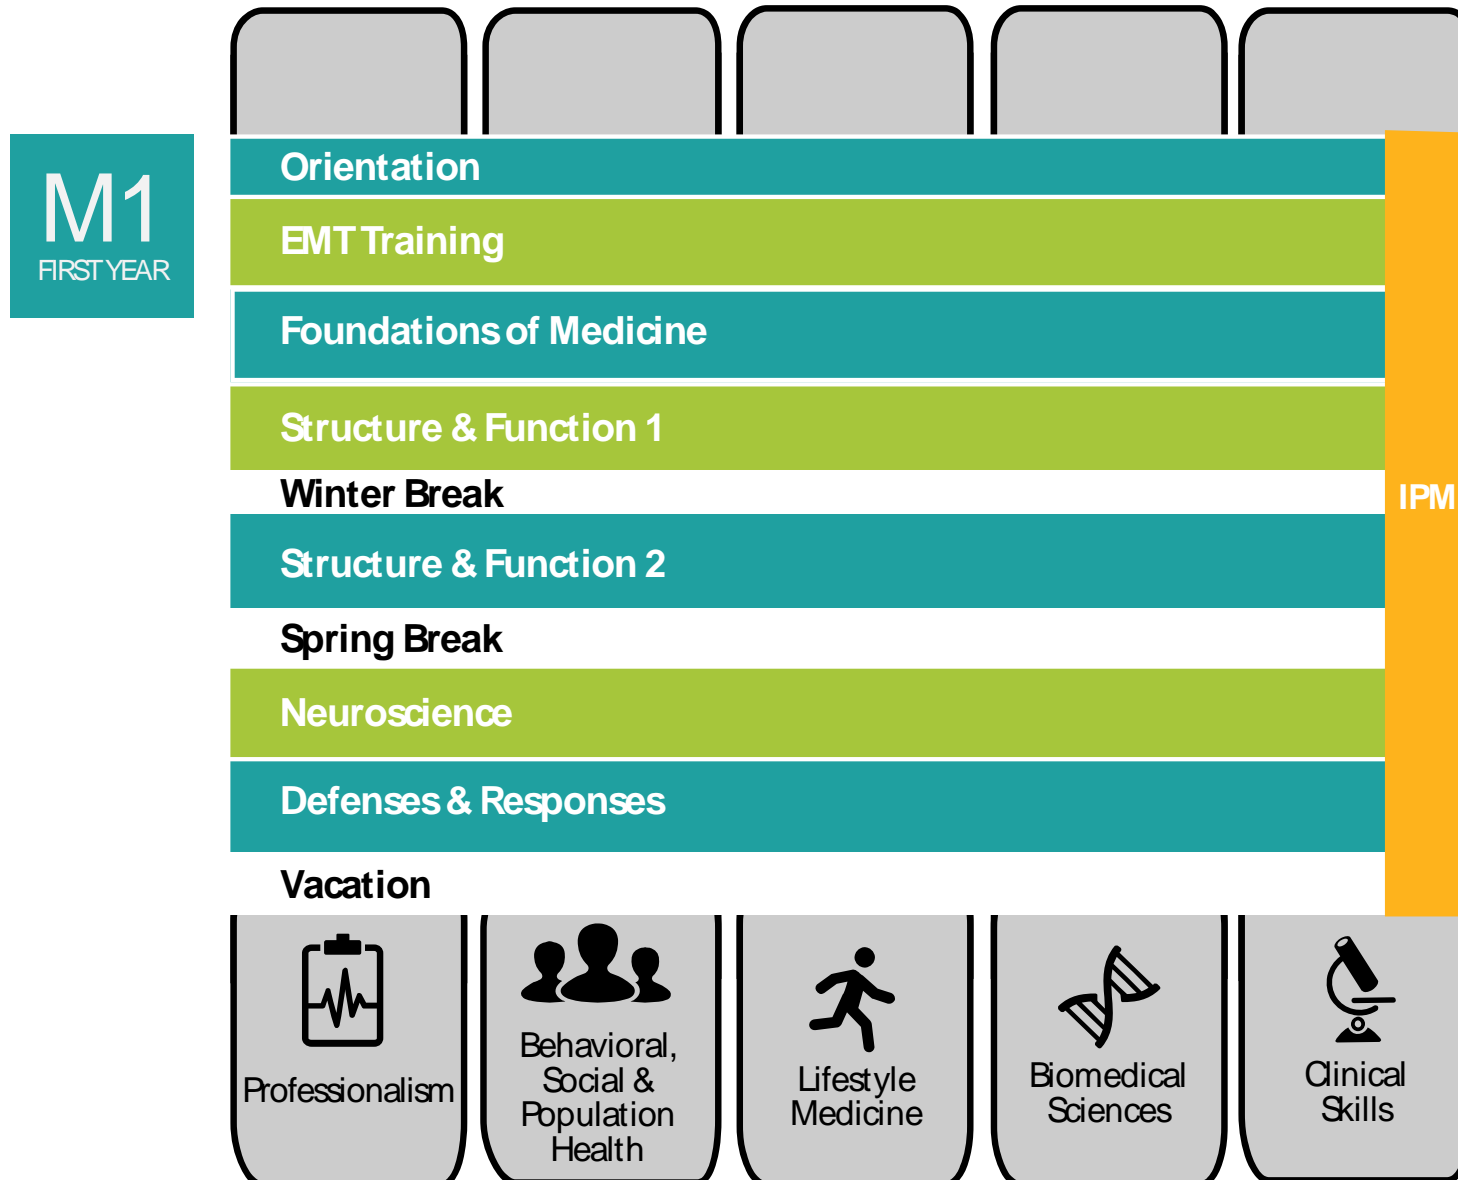

Curriculum Overview

First Year Curriculum

Second Year Curriculum

M2
SECOND YEAR

Fourth Year Curriculum

M4
FOURTH YEAR

Example Schedule
(Electives/Selectives
are 2 or 4 weeks)