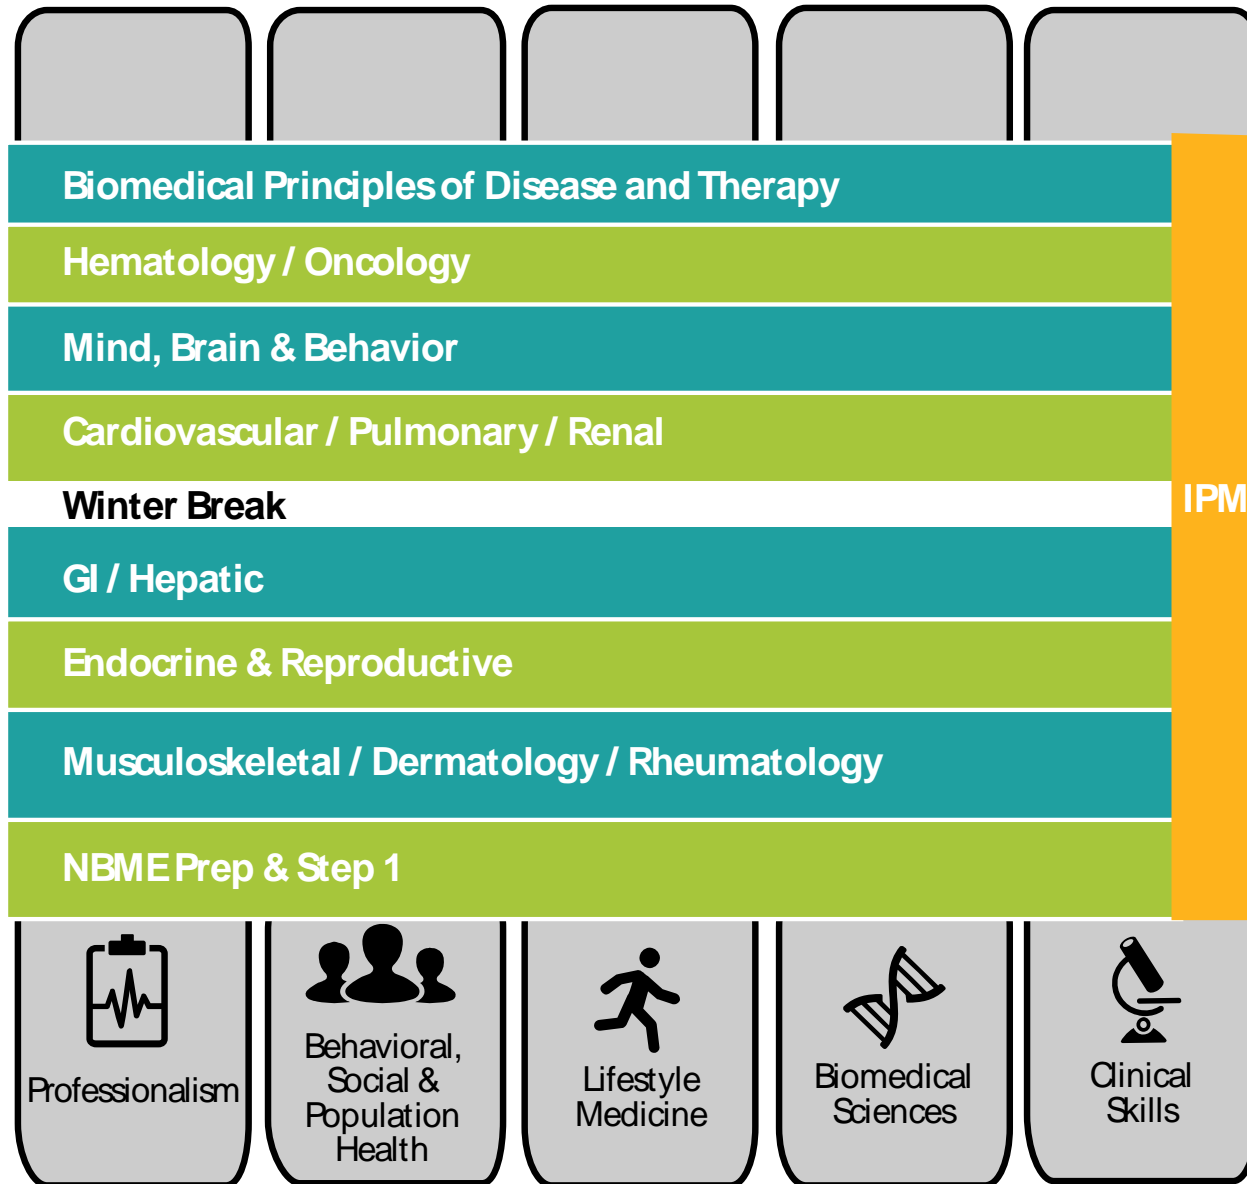

Curriculum Overview

First Year Curriculum

Second Year Curriculum

M2
SECOND YEAR

Fourth Year Curriculum

M4
FOURTH YEAR

Example Schedule
(Electives/Selectives
are 2 or 4 weeks)