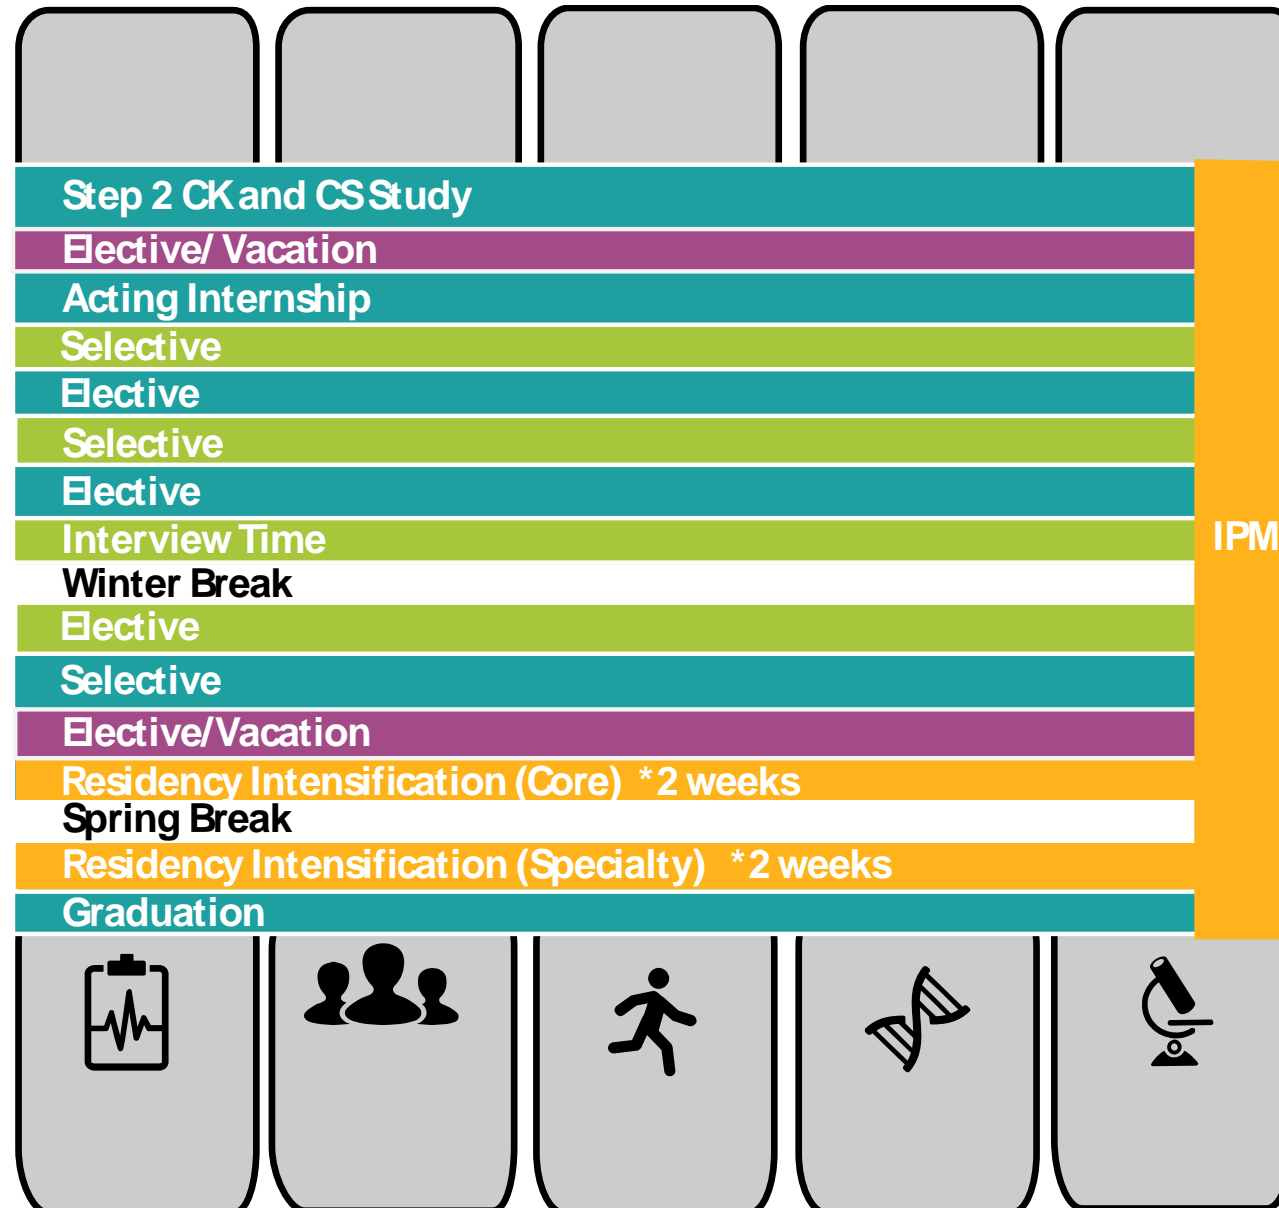

Curriculum Overview

First Year Curriculum

Second Year Curriculum

M2
SECOND YEAR

Fourth Year Curriculum

M4
FOURTH YEAR

Example Schedule
(Electives/Selectives
are 2 or 4 weeks)