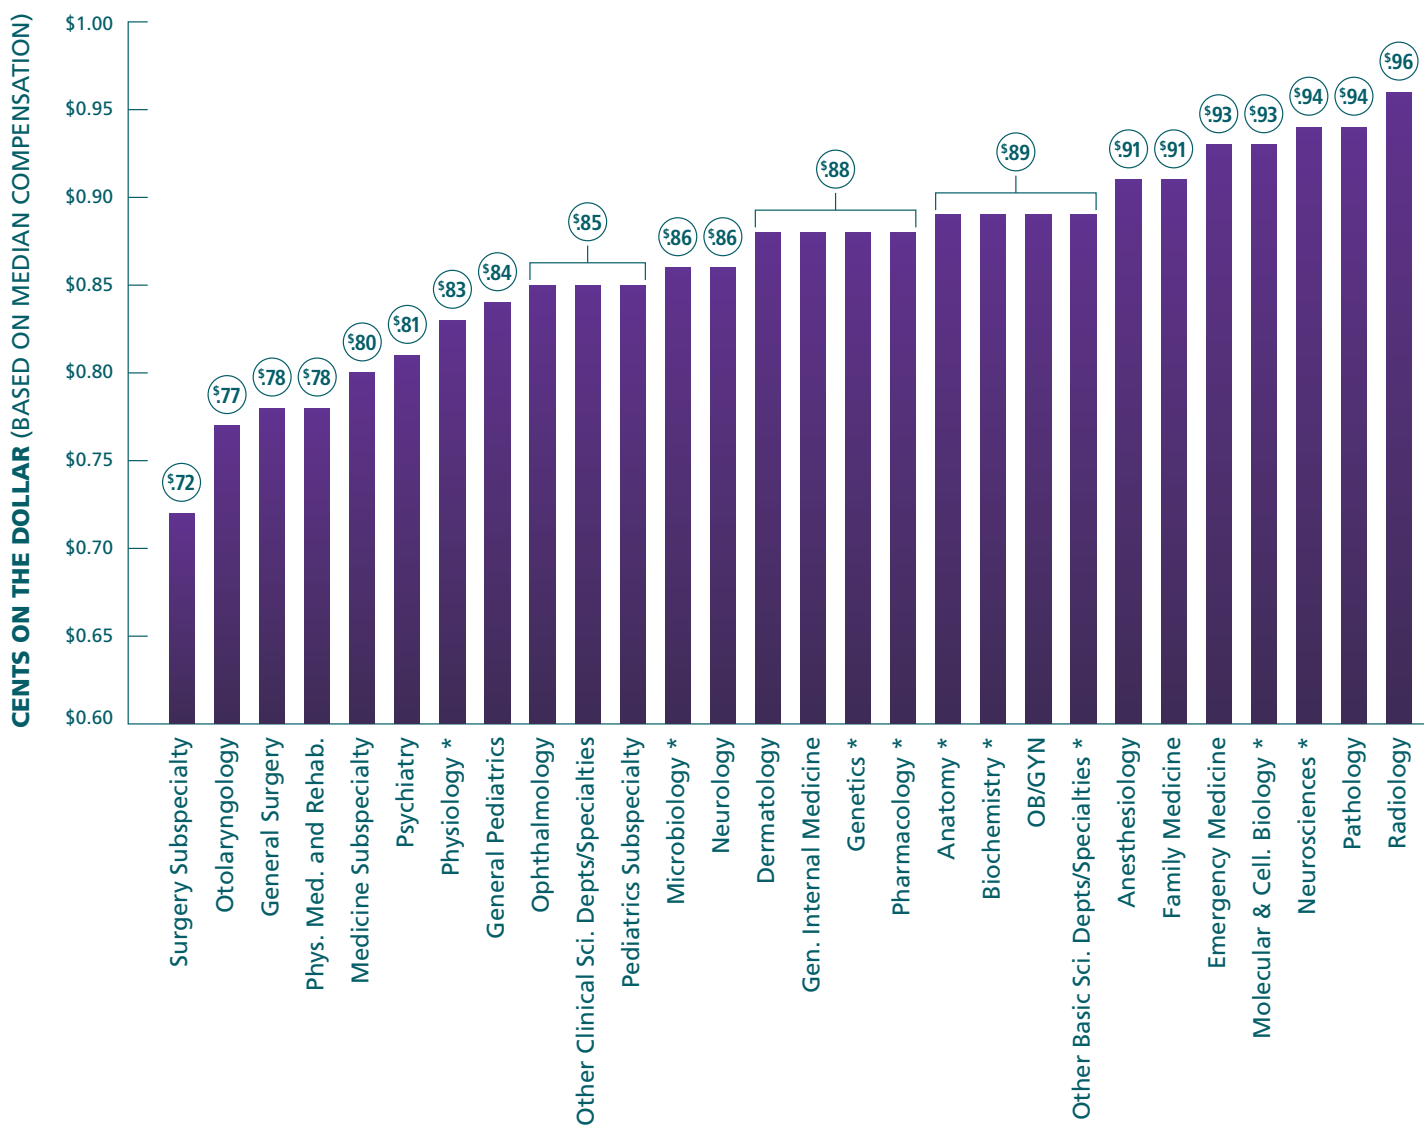

**FIGURE 13: FY 2017 MEDIAN COMPENSATION IN CENTS ON THE DOLLAR FOR WOMEN BY DEPARTMENT AND SPECIALTY**

**KEY TAKEAWAY**

**Women were paid between \$0.72 and \$0.96 per \$1.00 paid to men across different departments and specialties.**

● Source: FY 2017 AAMC Faculty Salary Survey. (n=90,383)  
 Note: Analysis excludes chairs, chiefs, and instructors. "\*" indicates basic science departments/specialties.