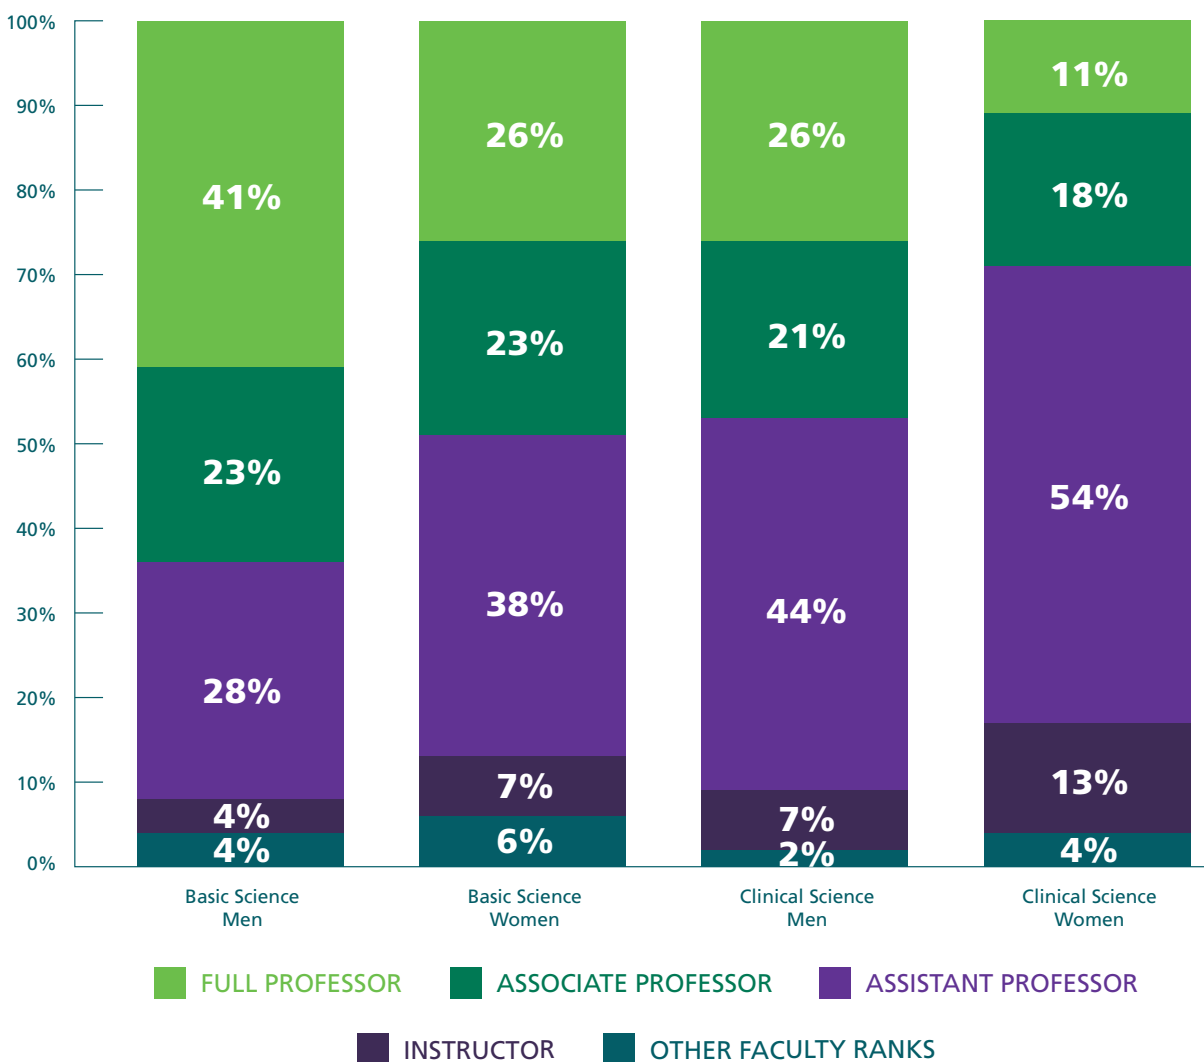

FIGURE 3: FULL-TIME FACULTY BY DEPARTMENT TYPE, RANK, AND GENDER AT ALL U.S. MEDICAL SCHOOLS

KEY TAKEAWAY

Women made up a smaller percentage than men of full-time faculty at higher ranks.

Source: Dec. 31, 2018, snapshot of the AAMC Faculty Roster. (n=175,037)